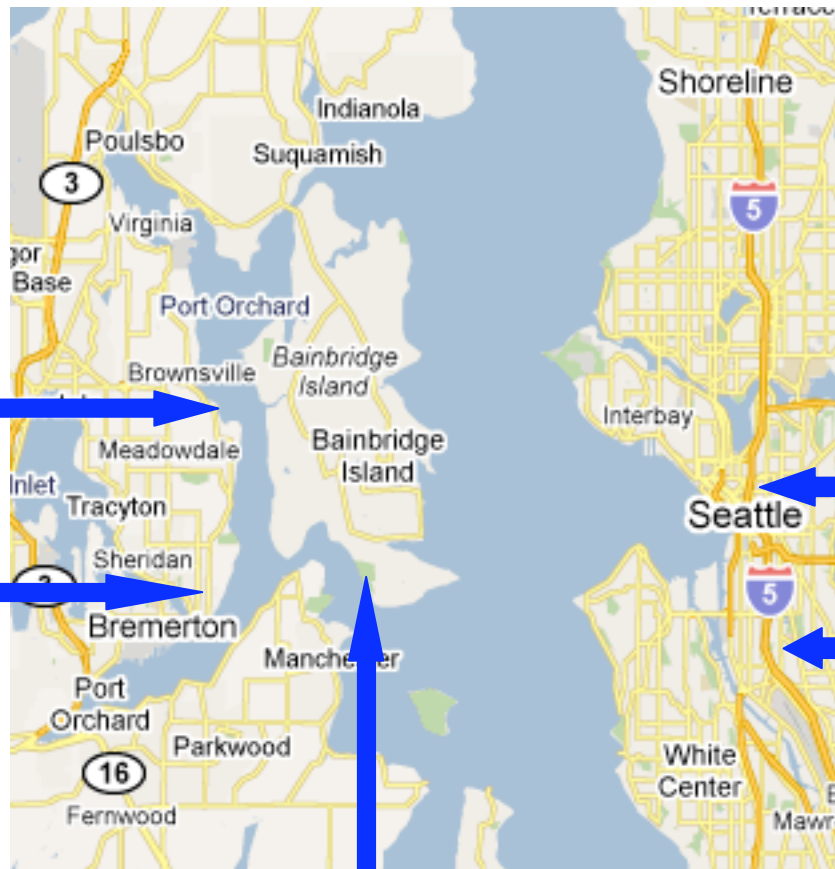

Bainbridge Island, WA Puget Sound

**Keyport Naval
Torpedo**

**Bremerton
Naval**

Fort Ward

Seattle Shipyard

**Boeing
Aircraft**

Locations of key military installations and other areas of interest in World War II