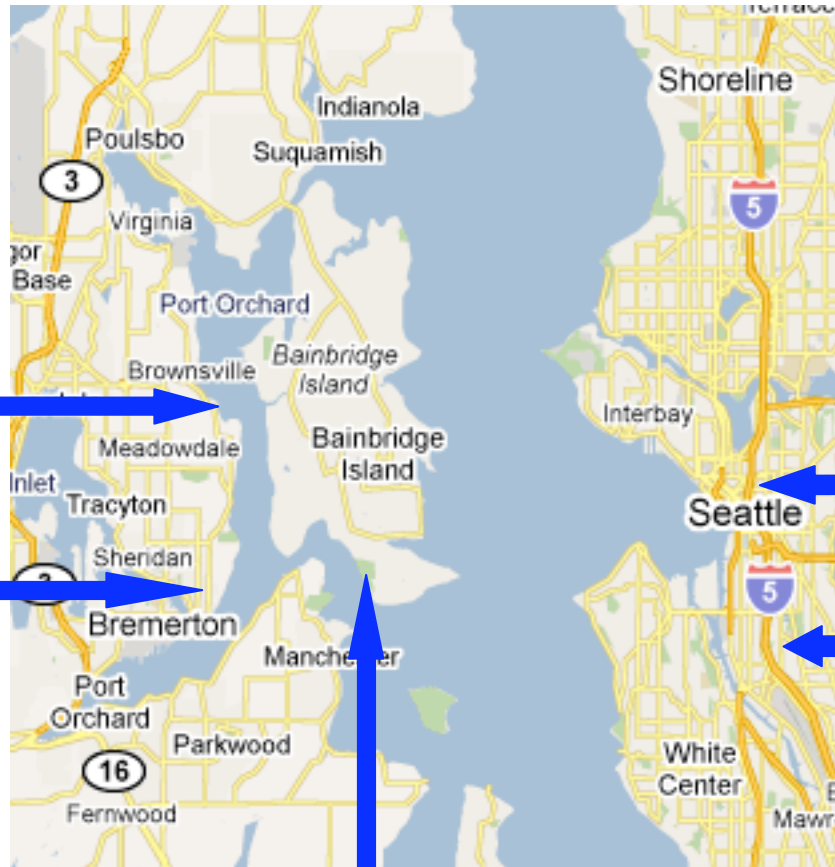

Bainbridge Island, WA Puget Sound

**Keyport Naval
Torpedo**

**Bremerton
Naval**

Fort Ward

Seattle Shipyard

**Boeing
Aircraft**

Locations of key military installations and other areas of interest in World War II